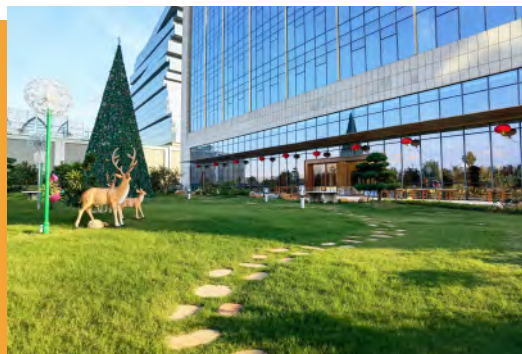

户外空中花园 | Outdoor Garden