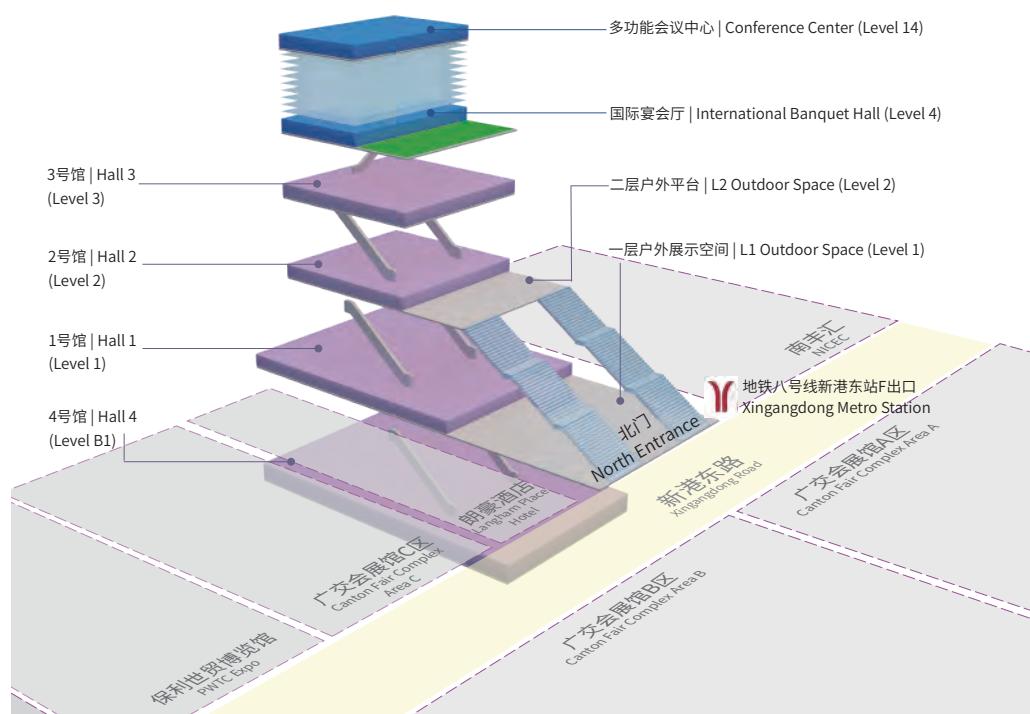

绝佳的区位 CONNECTIVITY

优越的地理位置 Strategic Location

灵感创新展馆（简称 LIC）坐落于广州琶洲会展商圈核心地带，毗邻“中国第一展：广交会”。琶洲配套高效的综合交通网络、具有全国领先水平的创新服务设施、成熟的商业社群，是具有国际影响力的全球会展产业集聚核。琶洲每年举办数百场行业展会，聚集超过 4,000 万国内外客流。

LINGAN Innovation Expo Center (LIC) distinguishes itself as a rising star in the Pazhou CBD – Guangzhou's most developed MICE industry cluster and an emerging high-tech hub. Hundreds of trade fairs are held in Pazhou each year, attracting more than 40 million dedicated buyers. Choose LIC to tap into a world full of exciting business opportunities and present your brand to endless potential clients.

无可比拟的场地

UNIQUE VENUE

灵感创新展馆是集展览、会议、餐饮、户外展示、综合配套服务于一体的创新型现代化展馆。依托优越的地理位置、灵活多样的配套设施、精致的酒店式装潢以及专业展览策划团队，LIC 为各类商业活动提供绝佳的场地定制化解决方案。

LIC is highly flexible and configurable for different styles, themes and budgets. The space can be used separately or combined to accommodate your specific needs.

展馆分布 Hall Plan

专业化高端展馆 Purpose-built Exhibition Center

展馆坐拥一线江景，巨大的落地玻璃墙面与大理石地面相互呼应，整体空间通透明亮，一、二层拥有宽敞的户外展示空间，适合各类大型展品的陈列与现场演示。高端的活动场地，精致的细节设计，专业的场馆配套，彰显不凡匠心和卓绝品质，让到场者臻享极致现场体验，凸显您的品牌形象。

Overlooking the glittering Pearl River, the sumptuous interior of LIC features floor-to-ceiling windows and marble floor that fuses seamlessly with the space and brings more natural light, adding a sophisticated distinction to your events and elevating your brand to a whole new level.